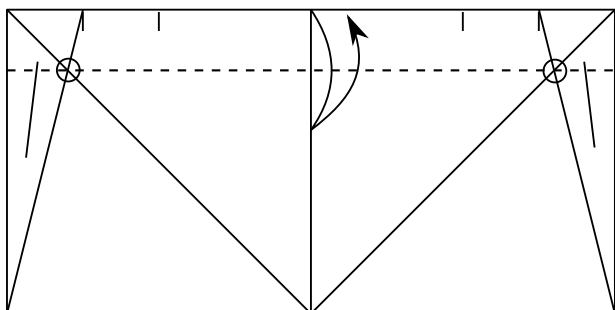

Heart

Allan Kenedy

Recommended size: Rectangle 10 cm x 20 cm

Level: Simple

Created in ©2016. Diagrammed in 2017.

1

2

3

4

5

6