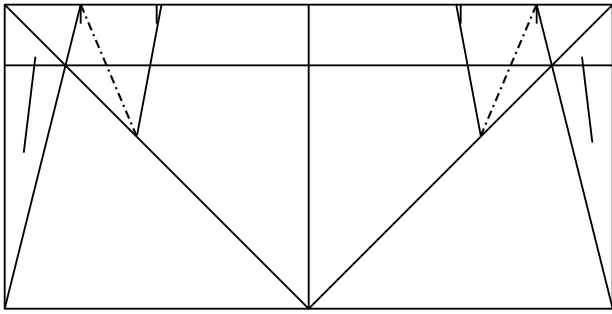

Heart

Allan Kenedy

Recommended size: Rectangle 10 cm x 20 cm

Level: Simple

Created in ©2016. Diagrammed in 2017.

1

2

3

4

5

6

7

8

9

10

11