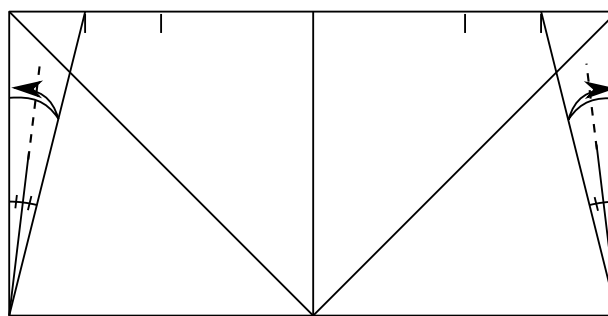

Heart

Allan Kenedy

Recommended size: Rectangle 10 cm x 20 cm

Level: Simple

Created in ©2016. Diagrammed in 2017.

1

2

3

4

5

6