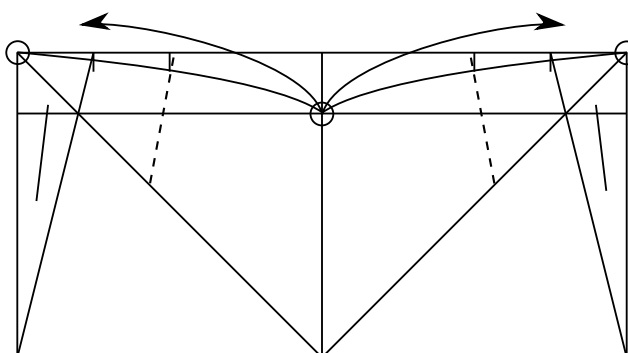

Heart

Allan Kenedy

Recommended size: Rectangle 10 cm x 20 cm

Level: Simple

Created in ©2016. Diagrammed in 2017.

1

2

3

4

5

6