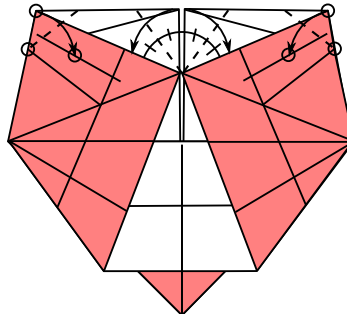

Heart

Allan Kenedy

Recommended size: Rectangle 10 cm x 20 cm

Level: Simple

Created in ©2016. Diagrammed in 2017.

1

2

3

12

Make a swivel fold in the layer underneath along the crease made in step 7.

13

14

15

16

17