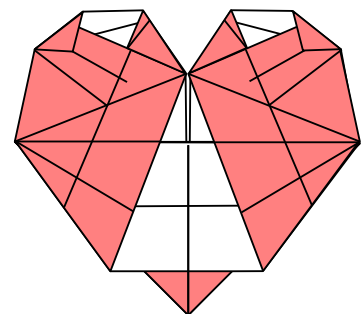

Heart

Allan Kenedy

Recommended size: Rectangle 10 cm x 20 cm

Level: Simple

Created in ©2016. Diagrammed in 2017.

1

2

3

12

Make a swivel fold in the layer underneath along the crease made in step 7.

13

14

15

16

17