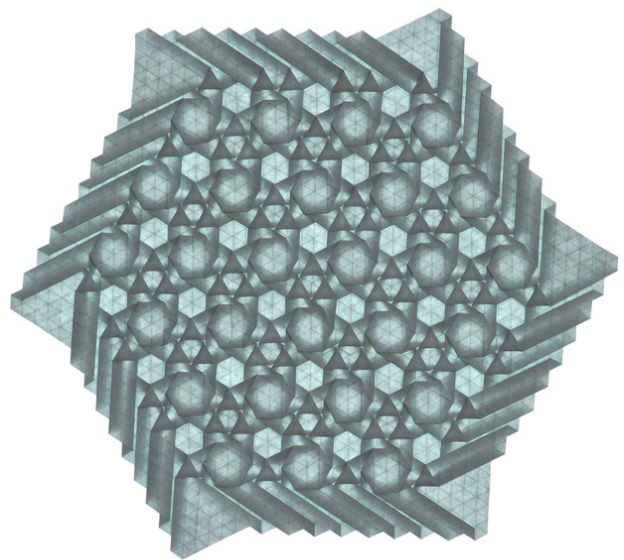

Knotted Web

Designed by: Madonna Yoder

Diagrammed by: Madonna Yoder

Tiling: Hexagons and Triangles 3-fold

Twists used: Open hexagon, closed triangle

Rotation a/L: aligned

Difficulty rating: ★ ★ ★ ☆ ☆

Diagram copyright Gathering Folds 2022, all rights reserved