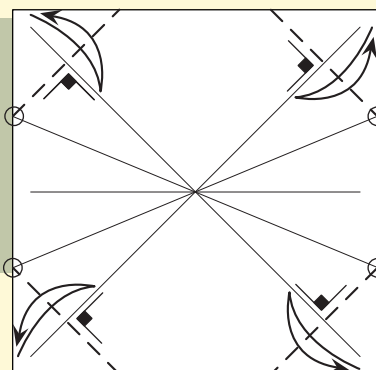

- Clownfish -

Info

Date : 2019

Difficulty : ● ○ ○ ○ ○ ○

Time to fold : 5 min

Ratio: 0.5

Paper

One uncut square

Size : 15 * 15 cm

Color : White - orange

Type : Kami

01.

02.

03.

04.

05.

06.

Unfold the back layer.