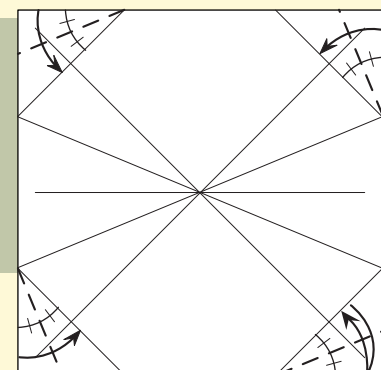

- Clownfish -

Info

Date : 2019

Difficulty : ● ○ ○ ○ ○ ○

Time to fold : 5 min

Ratio: 0.5

Paper

One uncut square

Size : 15 * 15 cm

Color : White - orange

Type : Kami

01.

02.

03.

04.

05.

06.

Unfold the back layer.