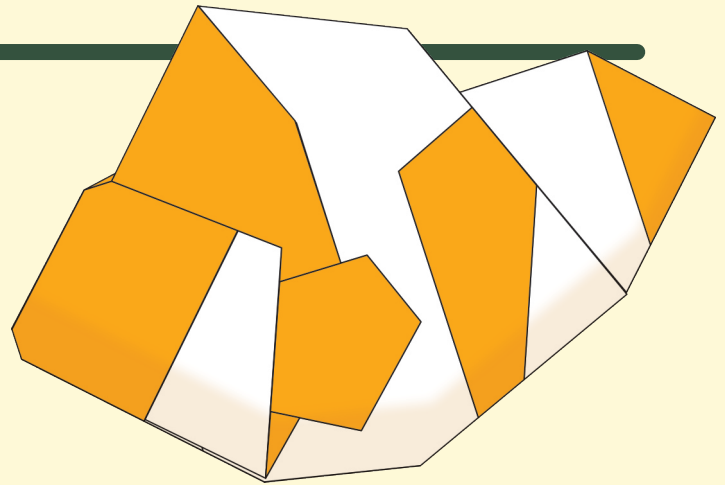

- Clownfish -

Info

Date : 2019

Difficulty : ● ○ ○ ○ ○ ○

Time to fold : 5 min

Ratio: 0.5

Paper

One uncut square

Size : 15 * 15 cm

Color : White - orange

Type : Kami

01.

02.

03.