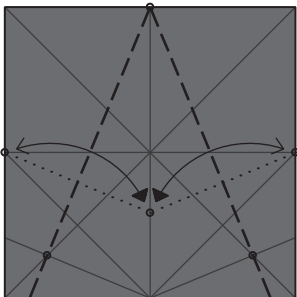

老虎头

Tiger Head
Tête de tigre

Designed / Création :
3/2023

Paper / Papiers :
- 2 x Kami 24x24 cm
- 2 x Sandwich 23x23 cm

1

2

3

Fold and unfold along the angle bisectors.

4a

5a

4b

5b

Fold and unfold along the angle bisectors.

Fold and unfold along the angle bisectors.

6a

Note the reference points.

7a

Note the reference points.

6b

Fold then unfold.

7b

Fold then unfold.

8a

Fold along the angle bisectors.