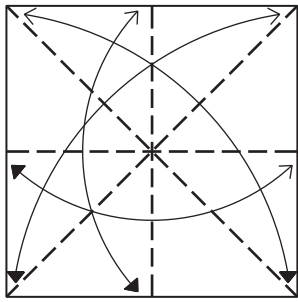

老虎头

Tiger Head
Tête de tigre

Designed / Création :
3/2023

Paper / Papiers :
- 2 x Kami 24x24 cm
- 2 x Sandwich 23x23 cm

1

2

3

Fold and unfold along the angle bisectors.

4a

5a

4b

5b

Fold and unfold along the angle bisectors.

Fold and unfold along the angle bisectors.

6a

Note the reference points.

7a

Note the reference points.

6b

Fold then unfold.

7b

Fold then unfold.

8a

Fold along the angle bisectors.