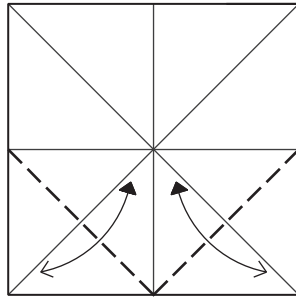

老虎头

Tiger Head
Tête de tigre

Designed / Création :
3/2023

Paper / Papiers :
- 2 x Kami 24x24 cm
- 2 x Sandwich 23x23 cm

1

2

3

Fold and unfold along the angle bisectors.

4a

5a

4b

5b

Fold and unfold along the angle bisectors.

Fold and unfold along the angle bisectors.

6a

Note the reference points.

7a

Note the reference points.

6b

Fold then unfold.

7b

Fold then unfold.

8a

Fold along the angle bisectors.