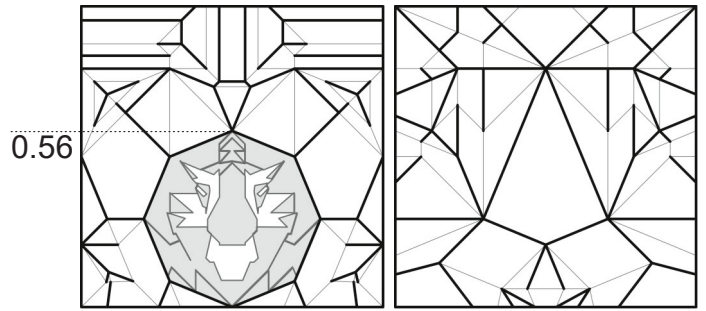

老虎头

Tiger Head
Tête de tigre

Designed / Création :
3/2023

Paper / Papiers :
- 2 x Kami 24x24 cm
- 2 x Sandwich 23x23 cm

1

2

3

Fold and unfold along the angle bisectors.

4a

5a

4b

5b

Fold and unfold along the angle bisectors.

Fold and unfold along the angle bisectors.

6a

Note the reference points.