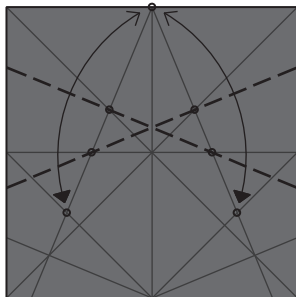

老虎头

Tiger Head
Tête de tigre

Designed / Création :
3/2023

Paper / Papiers :
- 2 x Kami 24x24 cm
- 2 x Sandwich 23x23 cm

1

2

3

Fold and unfold along the angle bisectors.

4a

5a

4b

5b

Fold and unfold along the angle bisectors.

Fold and unfold along the angle bisectors.

6a

Note the reference points.

7a

Note the reference points.

6b

Fold then unfold.

7b

Fold then unfold.

8a

Fold along the angle bisectors.