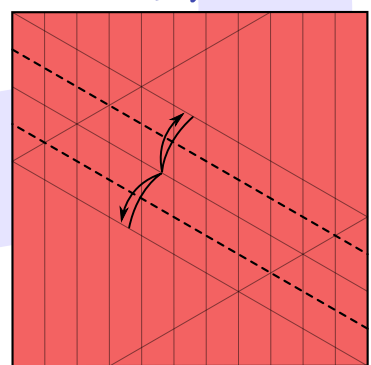

Supernova

Andrey Ermakov

Difficulty: *****

Paper: 40-50 g/m²

Paper size: 50-50 cm

18

21

17

19

20

16

14

13

15

11

12

10

22

cut 30 hexagons

23

24

26

25

27