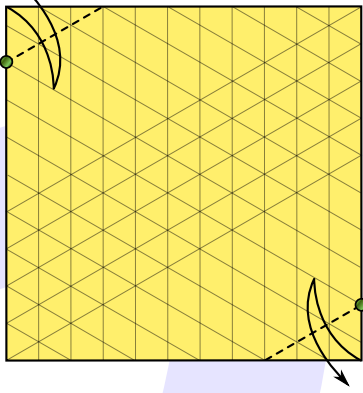

Supernova

Andrey Ermakov

Difficulty: *****

Paper: 40-50 g/m²

Paper size: 50-50 cm

18

21

17

19

20

16

14

13

15

11

12