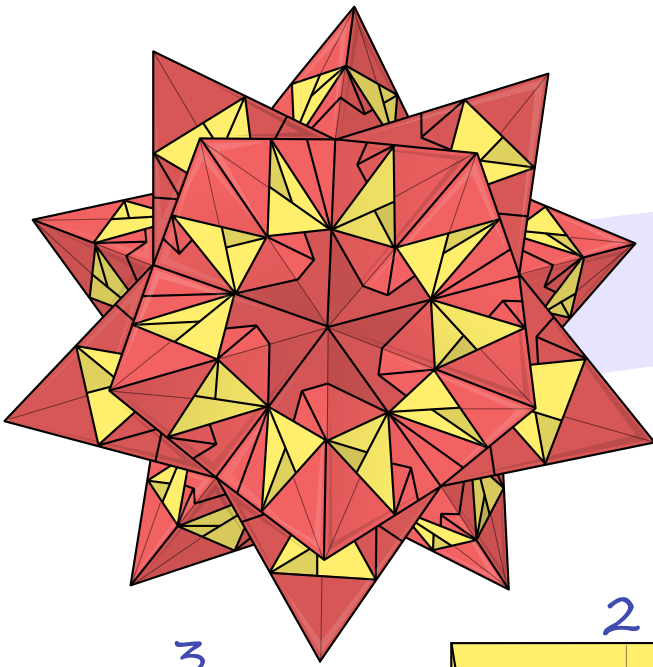

Supernova

Andrey Ermakov

Difficulty: *****

Paper: 40-50 g/m²

Paper size: 50-50 cm

18

21

17

10

22

cut 30 hexagons

23

24

26

25

27