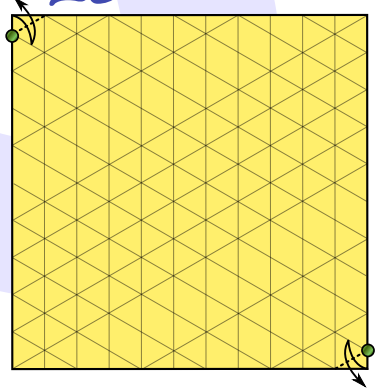

Supernova

Andrey Ermakov

Difficulty: *****

Paper: 40-50 g/m²

Paper size: 50-50 cm

18

21

17

19

20

16

14

13

15

11

12