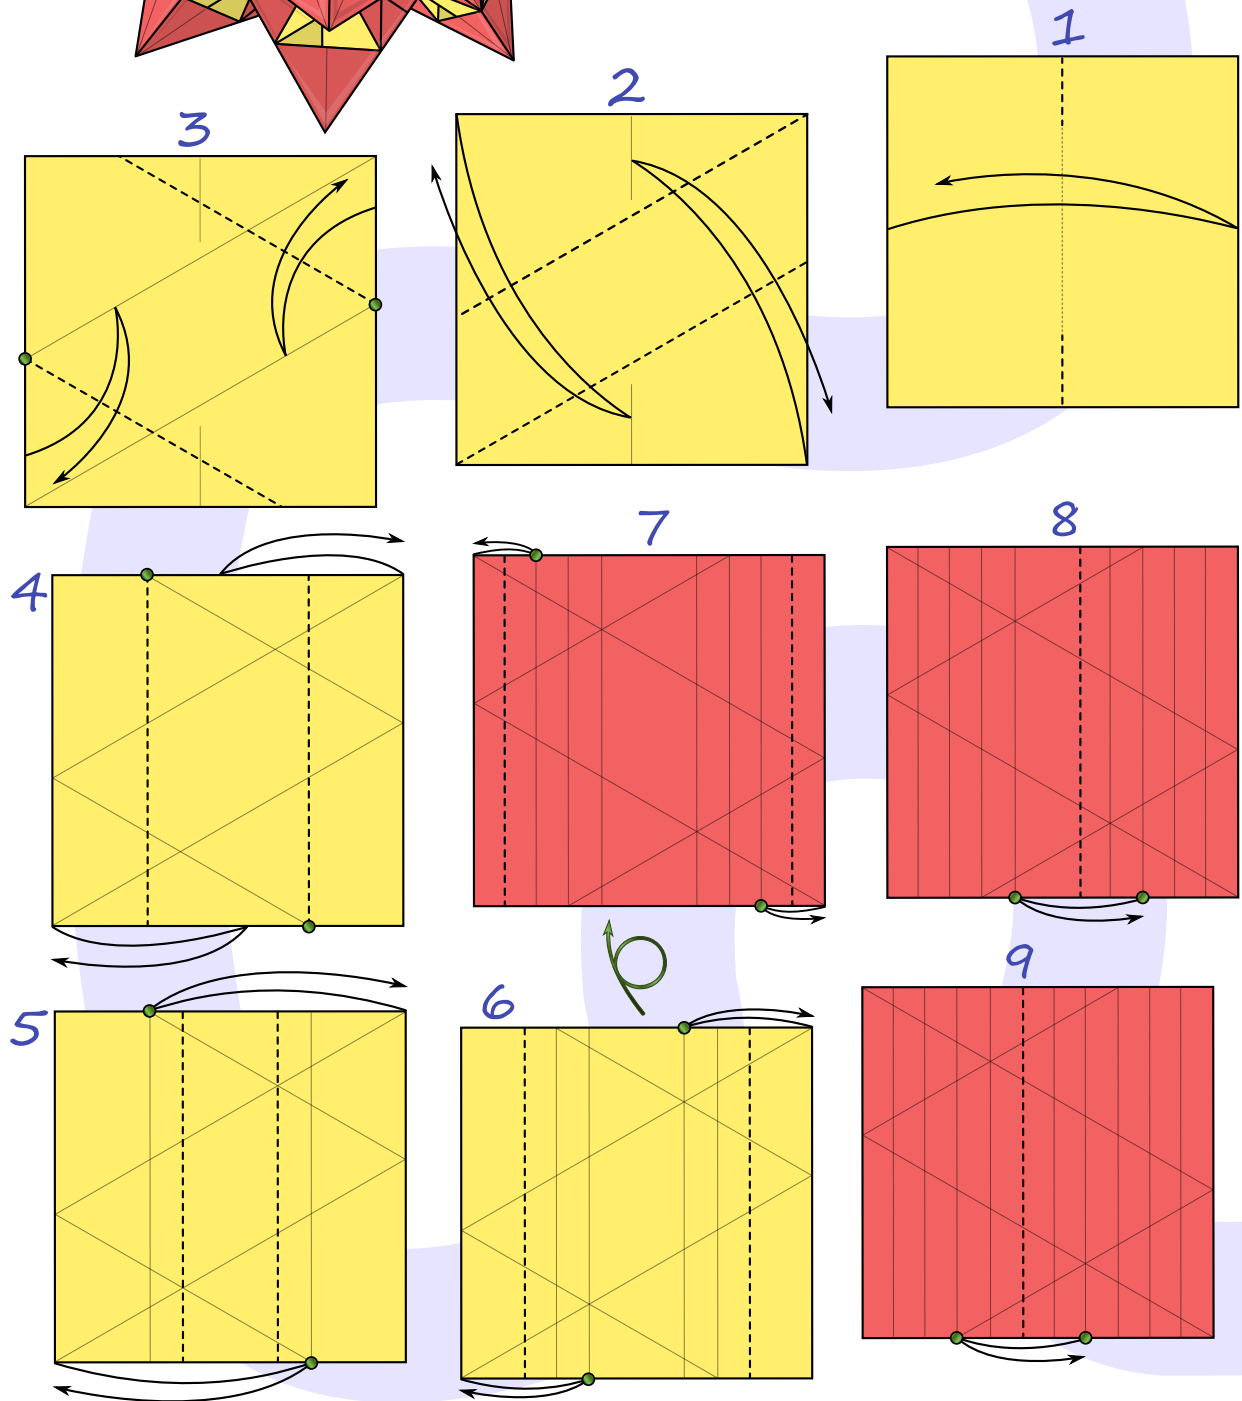

Supernova

Andrey Ermakov

Difficulty: *****

Paper: 40-50 g/m²

Paper size: 50-50 cm

18

21

17

19

20

16

14

13

15

11

12

10

22

cut 30 hexagons

23

24

26

25

27