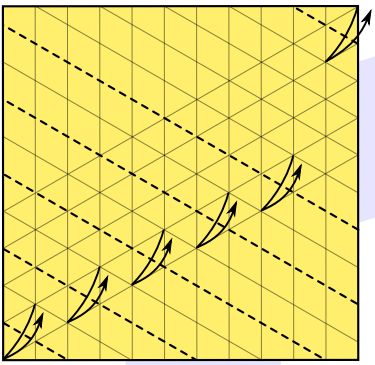

Supernova

Andrey Ermakov

Difficulty: *****

Paper: 40-50 g/m²

Paper size: 50-50 cm

18

21

17