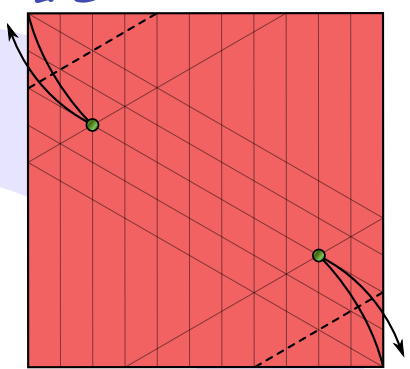

Supernova

Andrey Ermakov

Difficulty: *****

Paper: 40-50 g/m²

Paper size: 50-50 cm

18

21

17

19

20

16

14

13

15

11

12

10

22

cut 30 hexagons

23

24

26

25

27