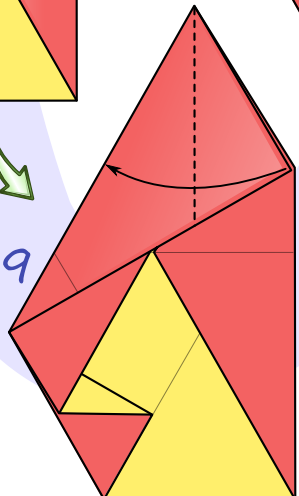

Supernova

Andrey Ermakov

Difficulty: *****

Paper: 40-50 g/m²

Paper size: 50-50 cm

18

21

17

10

22

cut 30 hexagons

23

24

26

25

27

28

30

31

№ 30

29

32