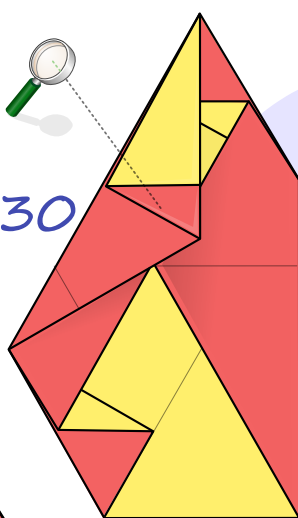

22

cut 30 hexagons

23

24

26

25

27

28

30

31

№ 30

29

32