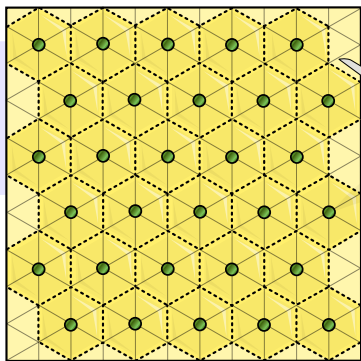

Supernova

Andrey Ermakov

Difficulty: *****

Paper: 40-50 g/m²

Paper size: 50-50 cm

18

21

17

19

20

16

14

13

15

11

12

10

22

cut 30 hexagons

23

24

26

25

27