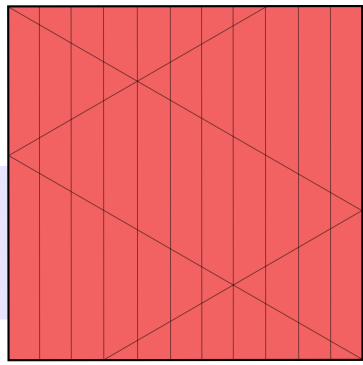

Supernova

Andrey Ermakov

Difficulty: *****

Paper: 40-50 g/m²

Paper size: 50-50 cm

18

21

17

19

20

16

14

13

15

11

12

10

22

cut 30 hexagons

23

24

26

25

27