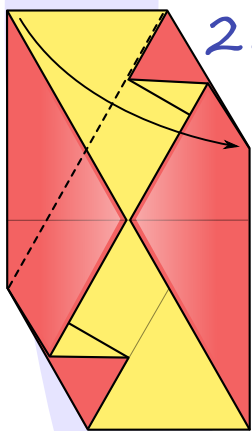

22

cut 30 hexagons

23

24

26

25

27

28

30

31

№ 30

29

32