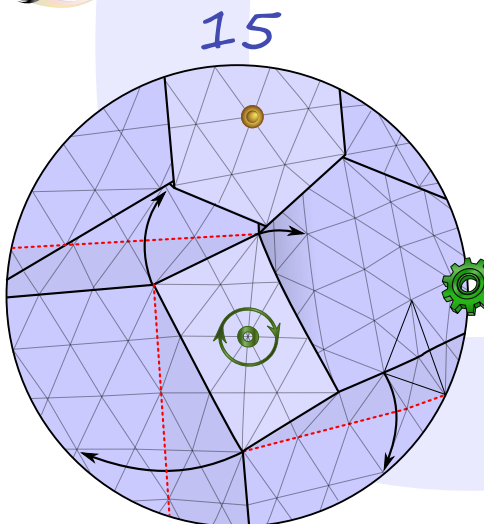

Meteor

Andrey Ermakov

Difficulty: *****

Paper: 50-60 g/m²

Hexagon size: 20 cm

Final size: 10 cm

19

17

17a

18

№12

20

21

22

23

24