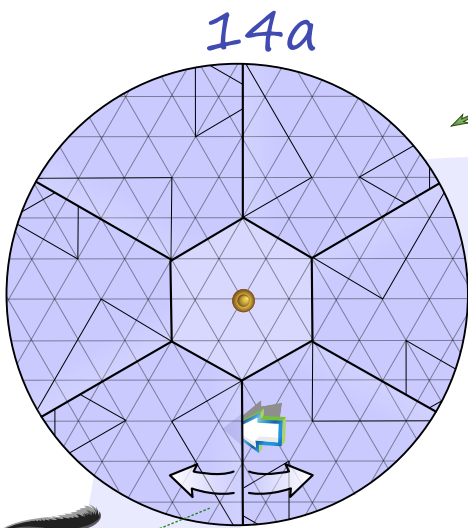

Meteor

Andrey Ermakov

Difficulty: *****

Paper: 50-60 g/m²

Hexagon size: 20 cm

Final size: 10 cm

19

17

17a

18

№12

20

21

22

23

24