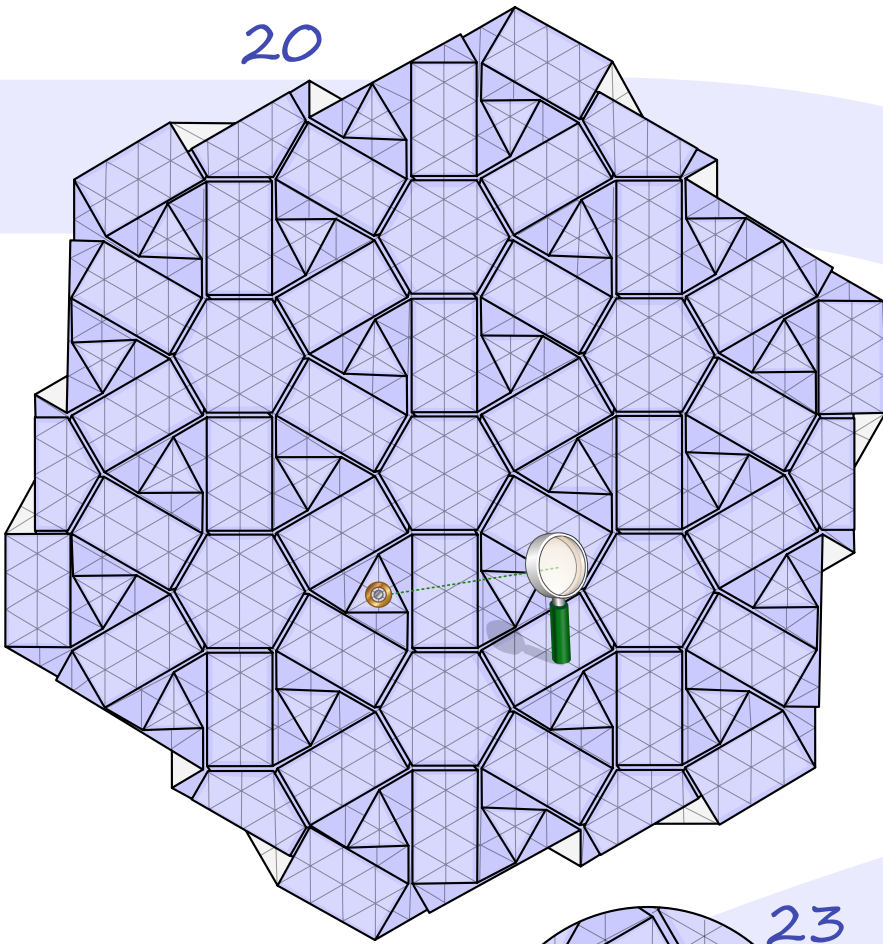

Meteor

Andrey Ermakov

Difficulty: *****

Paper: 50-60 g/m²

Hexagon size: 20 cm

Final size: 10 cm

19

17

17a

18

№12

20

21

22

23

24

25

25a

28

27

3D

26a

26