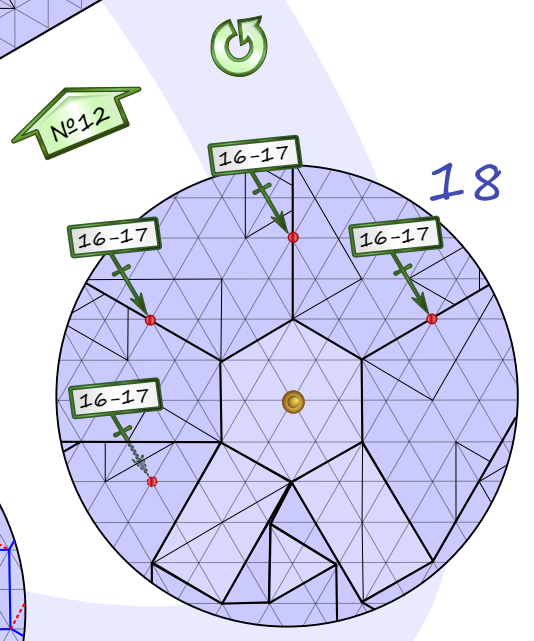

Meteor

Andrey Ermakov

Difficulty: *****

Paper: 50-60 g/m²

Hexagon size: 20 cm

Final size: 10 cm

19

17

17a

18

№12

20

21

22

23

24

25

25a

28

27

3D

26a

26