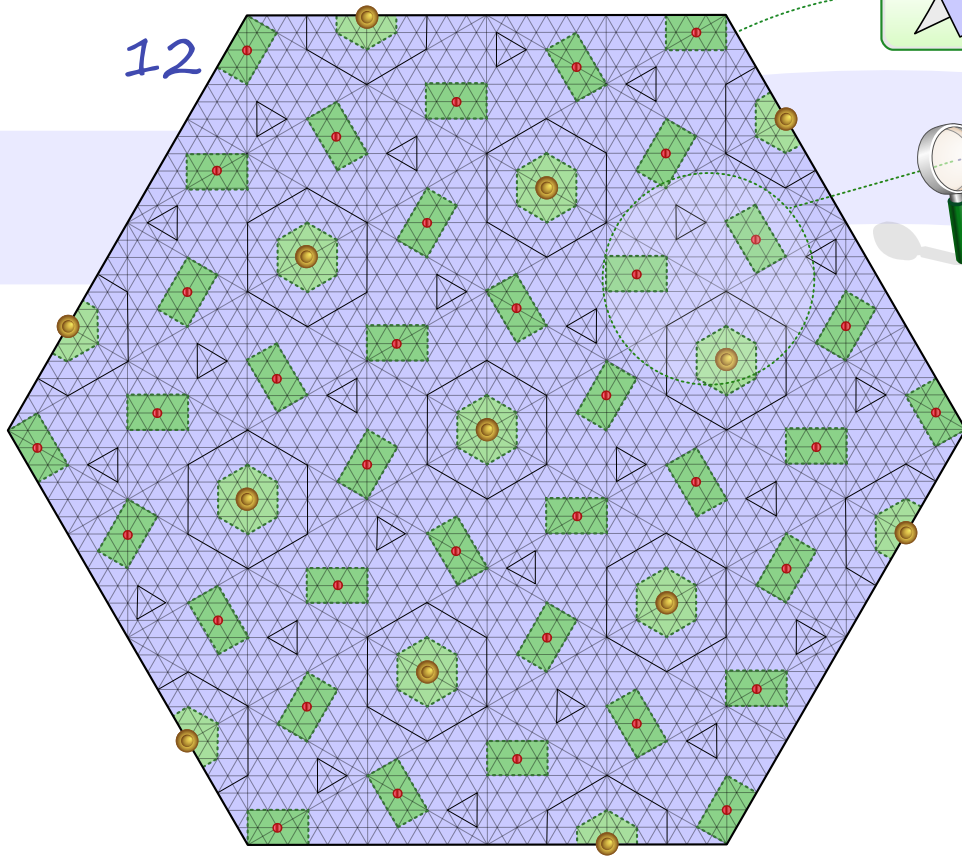

Meteor

Andrey Ermakov

Difficulty: *****

Paper: 50-60 g/m²

Hexagon size: 20 cm

Final size: 10 cm

19

17

17a

18

№12

20

21

22

23

24