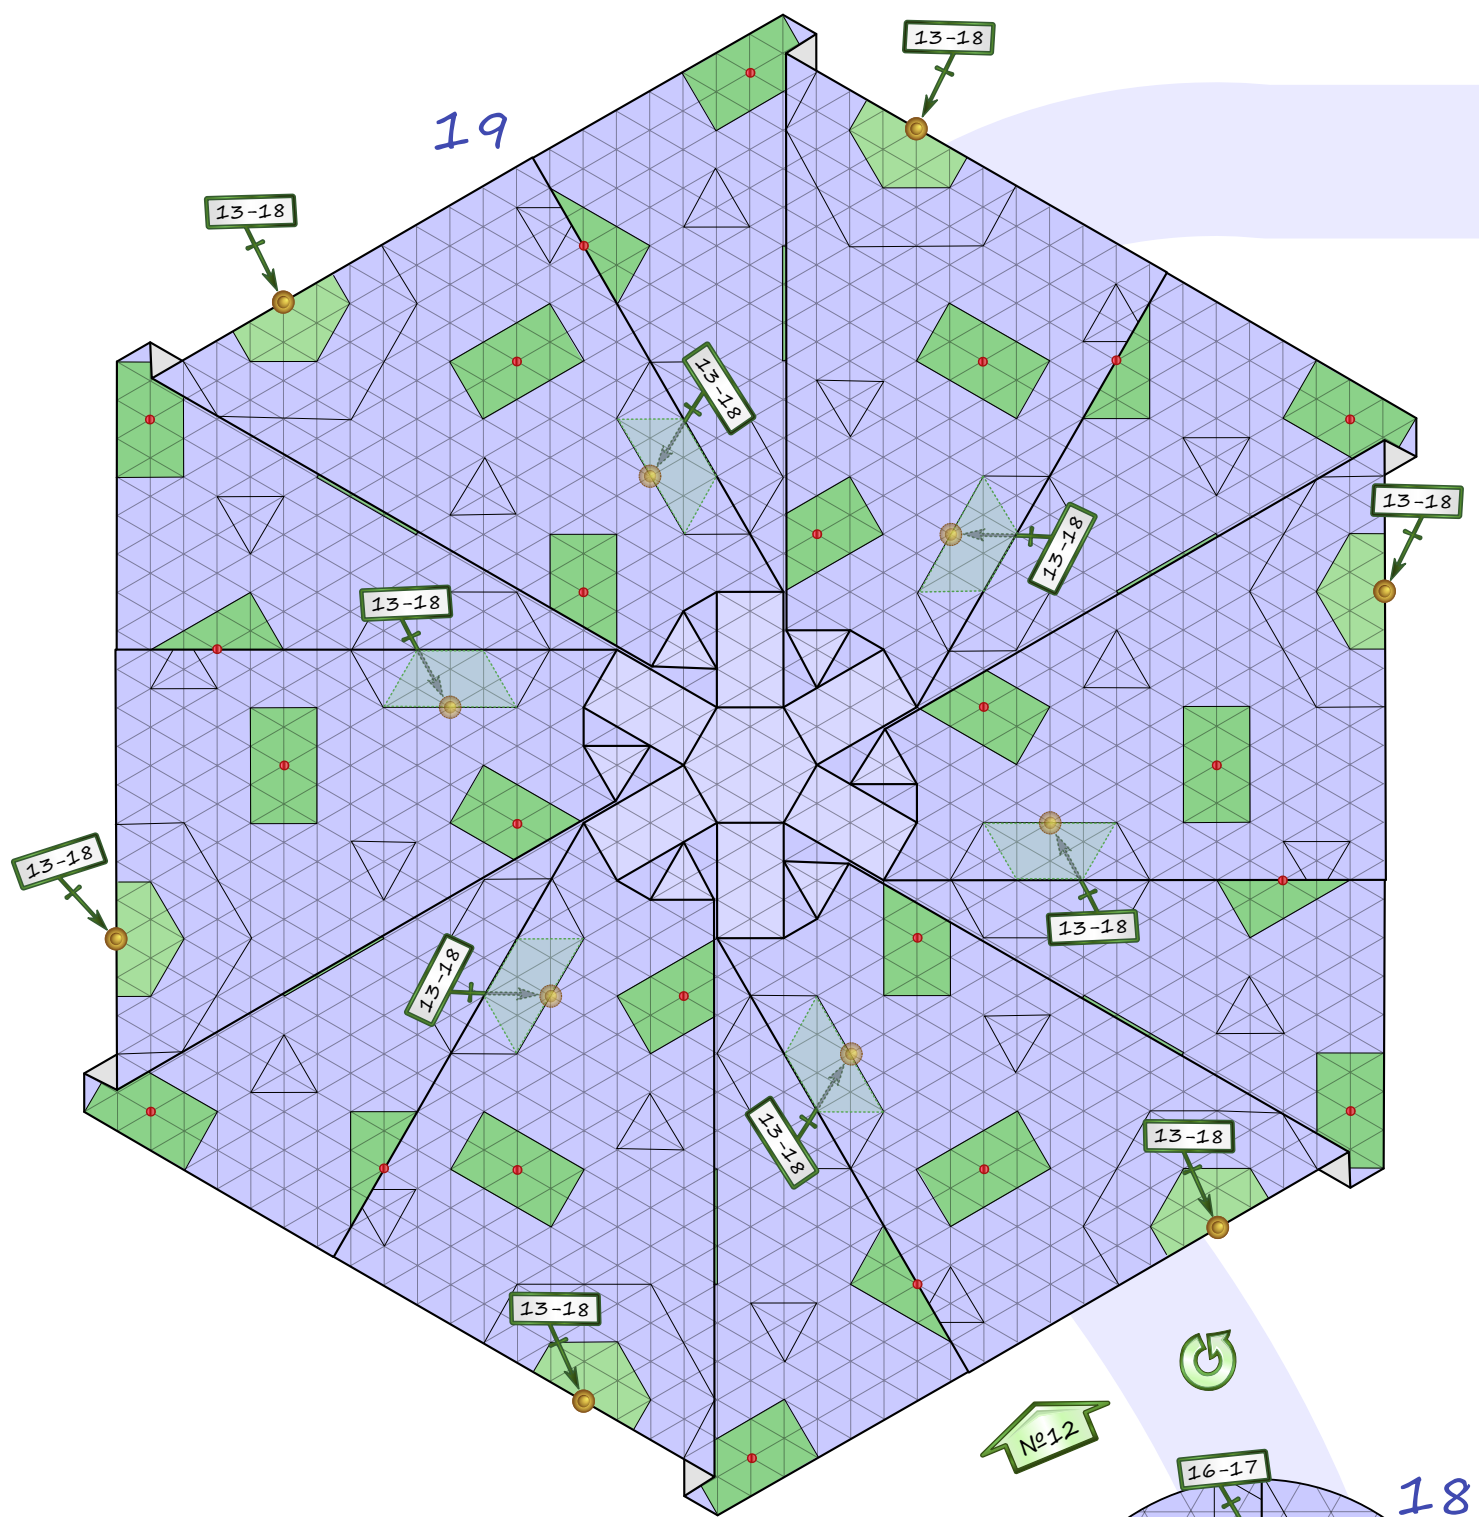

Meteor

Andrey Ermakov

Difficulty: *****

Paper: 50-60 g/m²

Hexagon size: 20 cm

Final size: 10 cm

19

17

17a

18

№12

20

21

22

23

24

25

25a

28

27

3D

26a

26