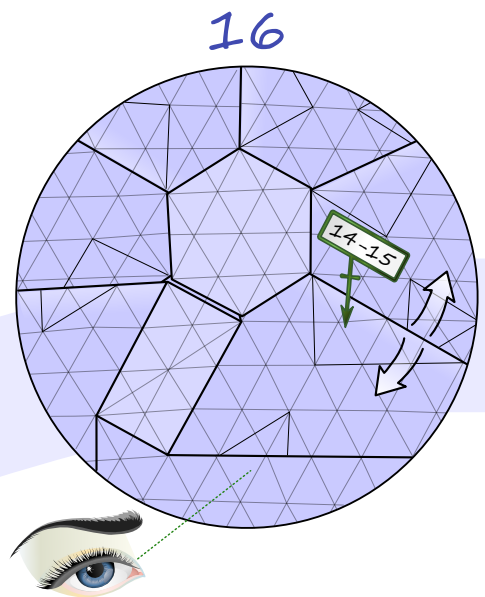

Meteor

Andrey Ermakov

Difficulty: *****

Paper: 50-60 g/m²

Hexagon size: 20 cm

Final size: 10 cm

19

17