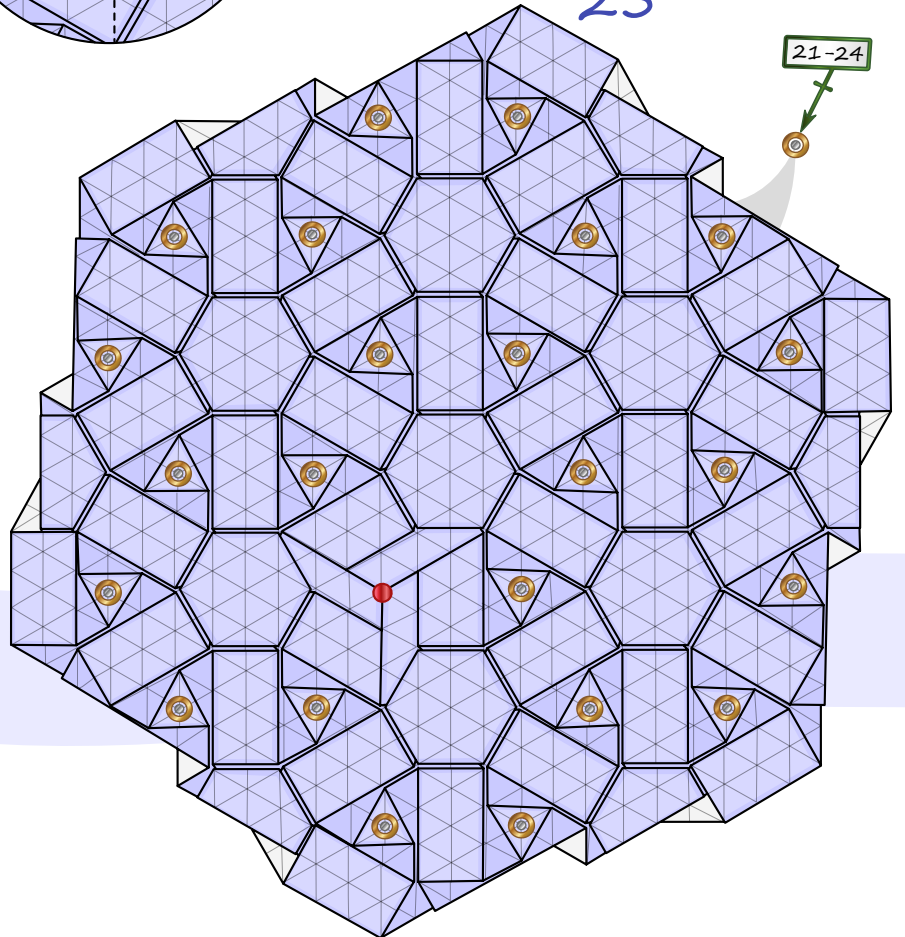

Meteor

Andrey Ermakov

Difficulty: *****

Paper: 50-60 g/m²

Hexagon size: 20 cm

Final size: 10 cm

19

17

17a

18

№12

20

21

22

23

24

25

25a

28

27

3D

26a

26