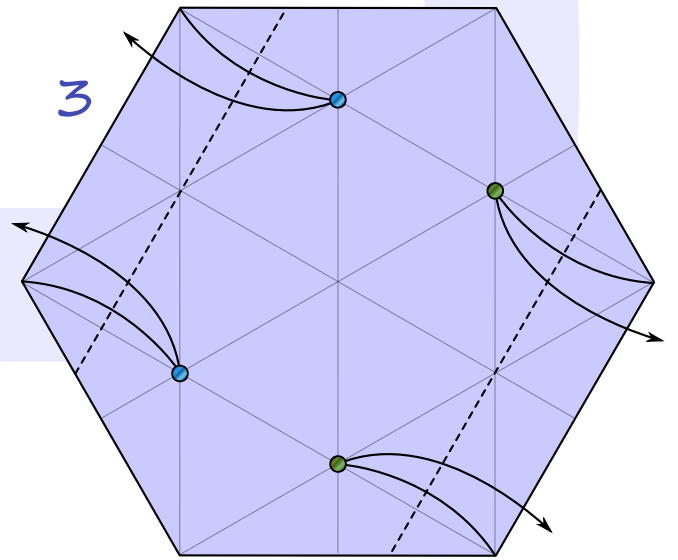

Meteor

Andrey Ermakov

Difficulty: *****

Paper: 50-60 g/m²

Hexagon size: 20 cm

Final size: 10 cm

19

17