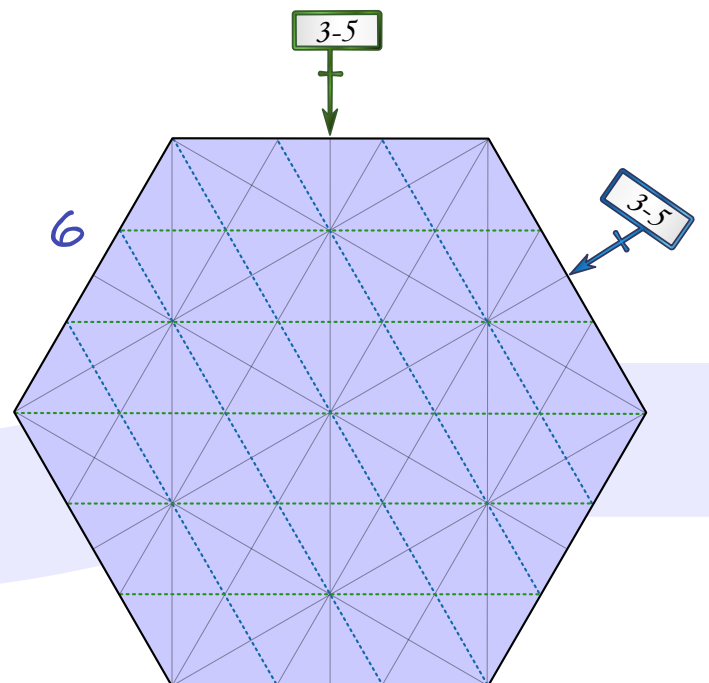

Meteor

Andrey Ermakov

Difficulty: *****

Paper: 50-60 g/m²

Hexagon size: 20 cm

Final size: 10 cm

19

17