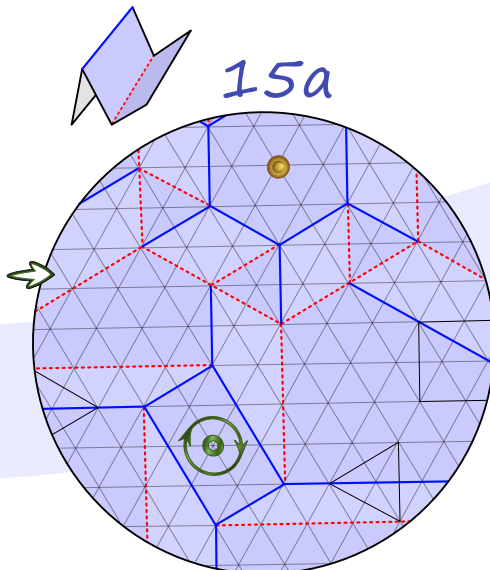

Meteor

Andrey Ermakov

Difficulty: *****

Paper: 50-60 g/m²

Hexagon size: 20 cm

Final size: 10 cm

19

17

17a

18

№12

20

21

22

23

24