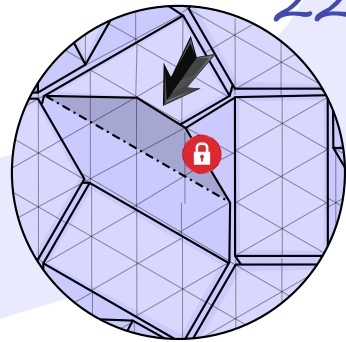

Meteor

Andrey Ermakov

Difficulty: *****

Paper: 50-60 g/m²

Hexagon size: 20 cm

Final size: 10 cm

19

17

17a

18

№12

20

21

22

23

24

25

25a

28

27

3D

26a

26