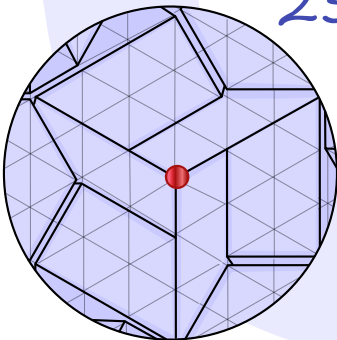

Meteor

Andrey Ermakov

Difficulty: *****

Paper: 50-60 g/m²

Hexagon size: 20 cm

Final size: 10 cm

19

17

17a

18

№12

20

21

22

23

24

25

25a

28

27

3D

26a

26