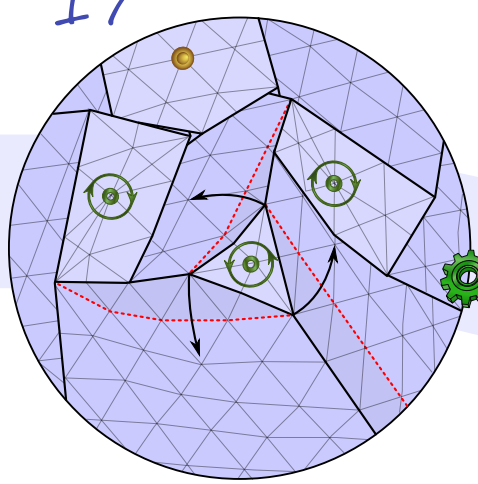

Meteor

Andrey Ermakov

Difficulty: *****

Paper: 50-60 g/m²

Hexagon size: 20 cm

Final size: 10 cm

19

17

17a

18

№12

20

21

22

23

24