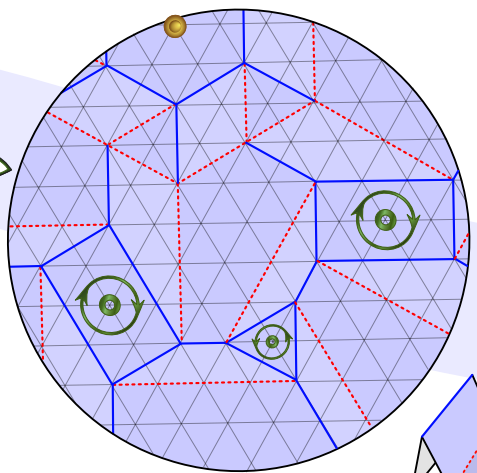

Meteor

Andrey Ermakov

Difficulty: *****

Paper: 50-60 g/m²

Hexagon size: 20 cm

Final size: 10 cm

19

17

17a

18

№12

20

21

22

23

24