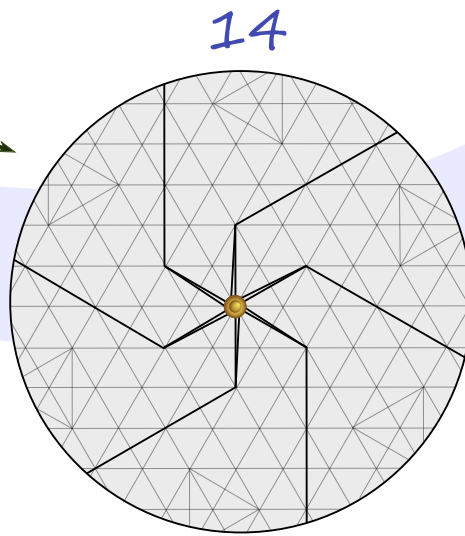

Meteor

Andrey Ermakov

Difficulty: *****

Paper: 50-60 g/m²

Hexagon size: 20 cm

Final size: 10 cm

19

17

17a

18

№12

20

21

22

23

24