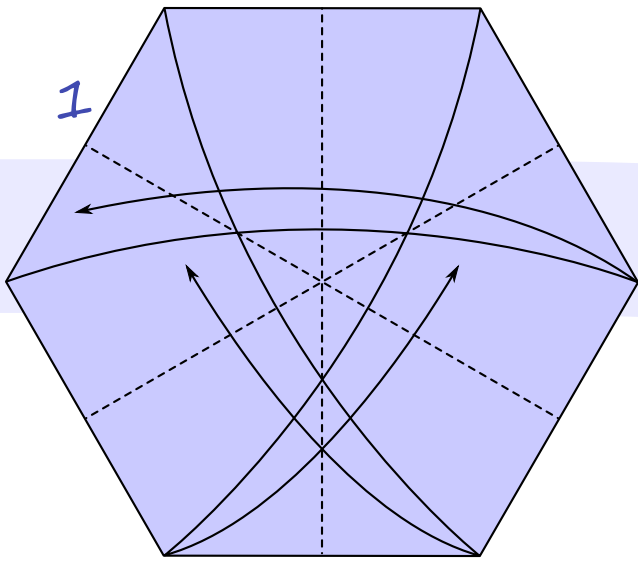

Meteor

Andrey Ermakov

Difficulty: *****

Paper: 50-60 g/m²

Hexagon size: 20 cm

Final size: 10 cm

19

17