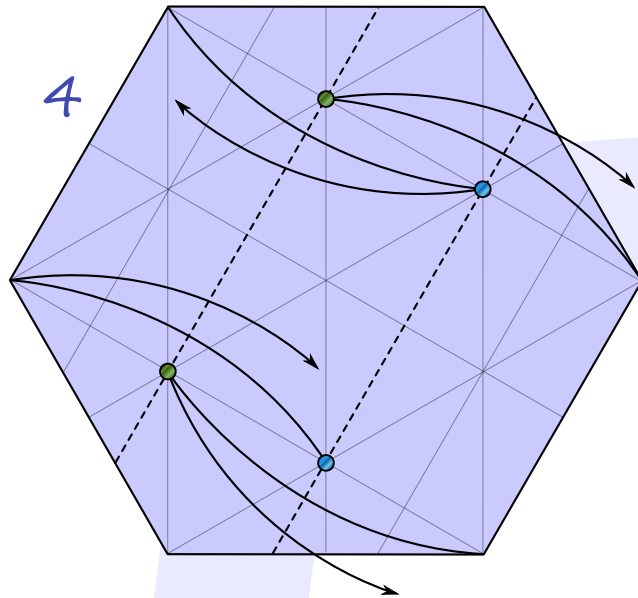

Meteor

Andrey Ermakov

Difficulty: *****

Paper: 50-60 g/m²

Hexagon size: 20 cm

Final size: 10 cm

19

17

17a

18

№12

20

21

22

23

24