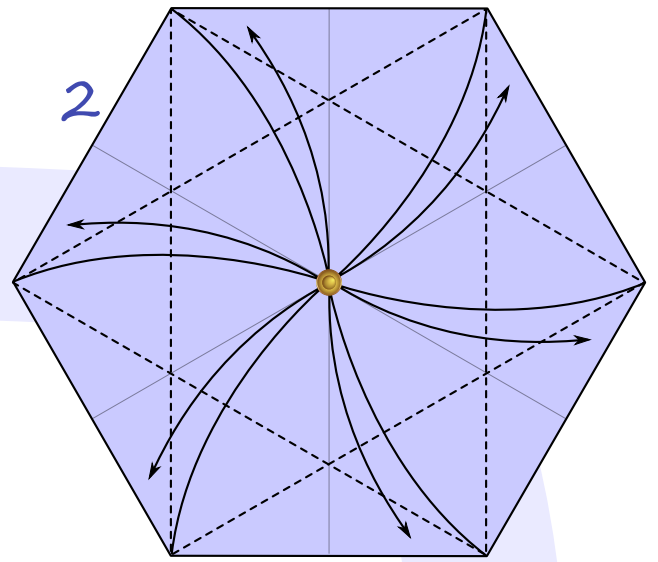

Meteor

Andrey Ermakov

Difficulty: *****

Paper: 50-60 g/m²

Hexagon size: 20 cm

Final size: 10 cm

19

17