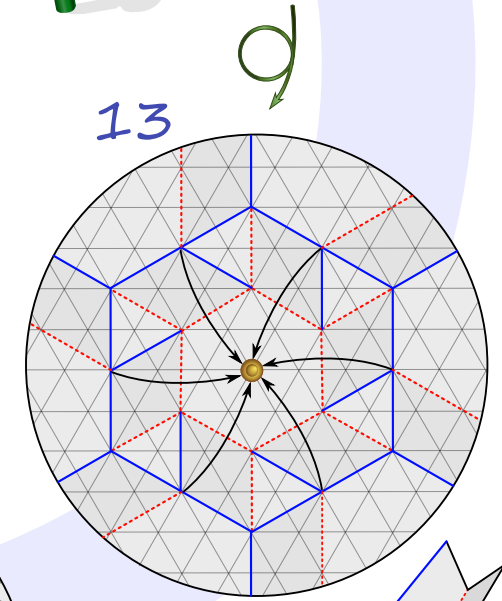

Meteor

Andrey Ermakov

Difficulty: *****

Paper: 50-60 g/m²

Hexagon size: 20 cm

Final size: 10 cm

19

17

17a

18

№12

20

21

22

23

24

25

25a

28

27

3D

26a

26